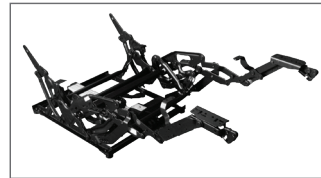

400ez™

series mechanisms

4341 (Manual) - 5331 (Power)
Metal-to-the-Floor Mechanism

- METAL-TO-THE-FLOOR
- MANUAL OR POWER
- EZ OPERATION
- 400 lbs WEIGHT CAPACITY
- CLOSE-TO-WALL FEATURE
- MORE LAYOUT IN FULL-RECLINE POSITION

Industry's first – tested at 400 lbs. total weight capacity.

The new 400ez™ series mechanisms gives you the latest features your customers are looking for. From our extended layout to our improved linkage in high-stress areas, we've built in quality features unmatched by any other manufacturer in the industry.

Single

Love Seat

Sofa

Sectional

LP Drive™ Components

Actuator
P/N 7721010001

SMPS
P/N 7720020001

Extension Cable
(3 meters)
7720110001