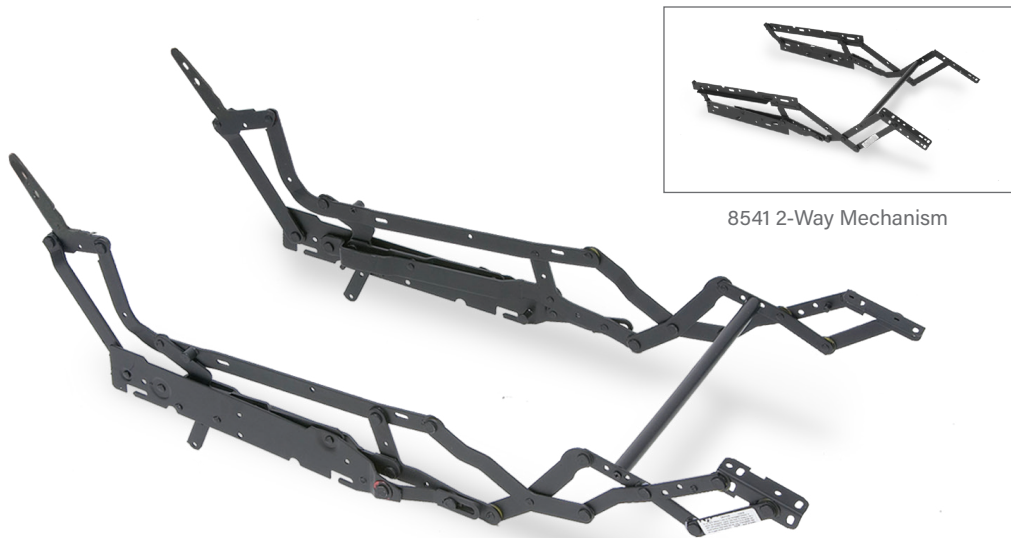

DURA RECLINE™

Wood-to-the-Floor Mechanism

8541 2-Way Mechanism

8397 3-Way Mechanism

Two- or three-way push-on-the-arm mechanism.

Dura Recline™ is available as a two- or three-way push-on-the-arm mechanism. The two-way version features a fixed seat/back angle providing comfortable TV or full-recline positions. The three-way features a breakaway back that opens to a full-layout position.

Single

Love Seat

Sofa

Sectional

SEAT CUSHION WIDTH REFERENCE CHART	
PRODUCT NO.	SEAT CUSHION WIDTH
8541 2-way	Multiple seat width options dictated by wooden frame
8397 3-way	Multiple seat width options dictated by wooden frame