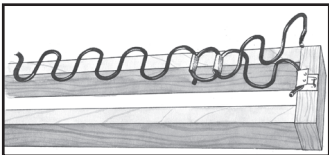

no-sag® SINUOUS LOOP SPRINGS

Special Configurations

Seat Springs

Typical of the many No-Sag® seat springs are the types illustrated on this page. In addition to the wide range of standard shapes and sizes, custom springs are engineered, designed, and manufactured to meet furniture manufacturers' special requirements.

Sof-Edge® Seat Springs

Basic No-Sag® springs are (1) original No-Sag®, (2) XL, and (3) Supr-Loop®. All three are available to fill the manufacturers' needs. Desired spring comfort and firmness can be achieved by working with No-Sag® sales engineers.

Supr-Loop® Clip-On Sof-Edge®

This seat spring offers the same versatility and minimum inventory as the XL and Original No-Sag® Clip-On Sof-Edge® Springs, but at a lower cost. The wide loop offers maximum seat coverage with a minimum number of springs. An economical way to spring up a comfortable seat.