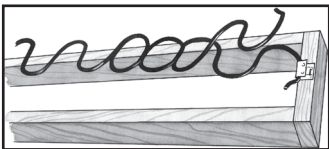

no-sag® SINUOUS LOOP SPRINGS

Special Configurations

Seat Springs

Typical of the many No-Sag® seat springs are the types illustrated on this page. In addition to the wide range of standard shapes and sizes, custom springs are engineered, designed, and manufactured to meet furniture manufacturers' special requirements.

Sof-Edge® Seat Springs

Basic No-Sag® springs are (1) original No-Sag®, (2) XL, and (3) Supr-Loop®. All three are available to fill the manufacturers' needs. Desired spring comfort and firmness can be achieved by working with No-Sag® sales engineers.

Supr-Loop® Clip-On Sof-Edge®

This seat spring offers the same versatility and minimum inventory as the XL and Original No-Sag® Clip-On Sof-Edge® Springs, but at a lower cost. The wide loop offers maximum seat coverage with a minimum number of springs. An economical way to spring up a comfortable seat.