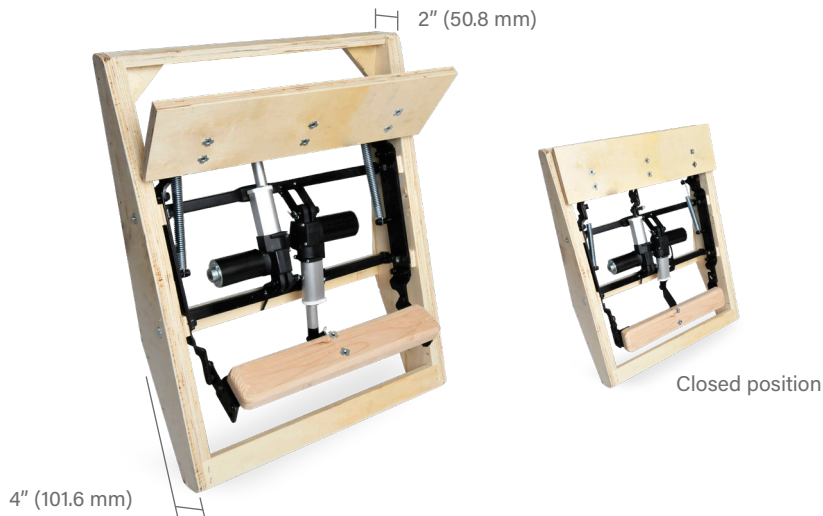

VARIREST™

Articulating Headrest and Lumbar Support

- EASY INSTALLATION
- SLIM DESIGN FITS A WIDE RANGE OF STYLES
- VERSATILE
- FINGERTIP MOTOR CONTROL
- FITS ALL SEAT WIDTHS
- 2-, 4-, OR 6-BUTTON SWITCHES AVAILABLE

A fully integrated system for head and lumbar support.

VariRest™ is a streamlined, motorized component for contemporary backrest frames. The articulating headrest allows unrestricted increments for desired positions and the lumbar support provides additional backrest bolstering where no regulated support is traditionally found.

- Single
- Love Seat
- Sofa
- Sectional
- Home Theater

LP Drive™ Components

Actuator
P/N 7721030001

SMPS
P/N 7720020001

Extension Cable
(3 meters)
7720110001

US Cord
(1.5 meters)
P/N 7720200001

Multiple
Handset/Switch
Options