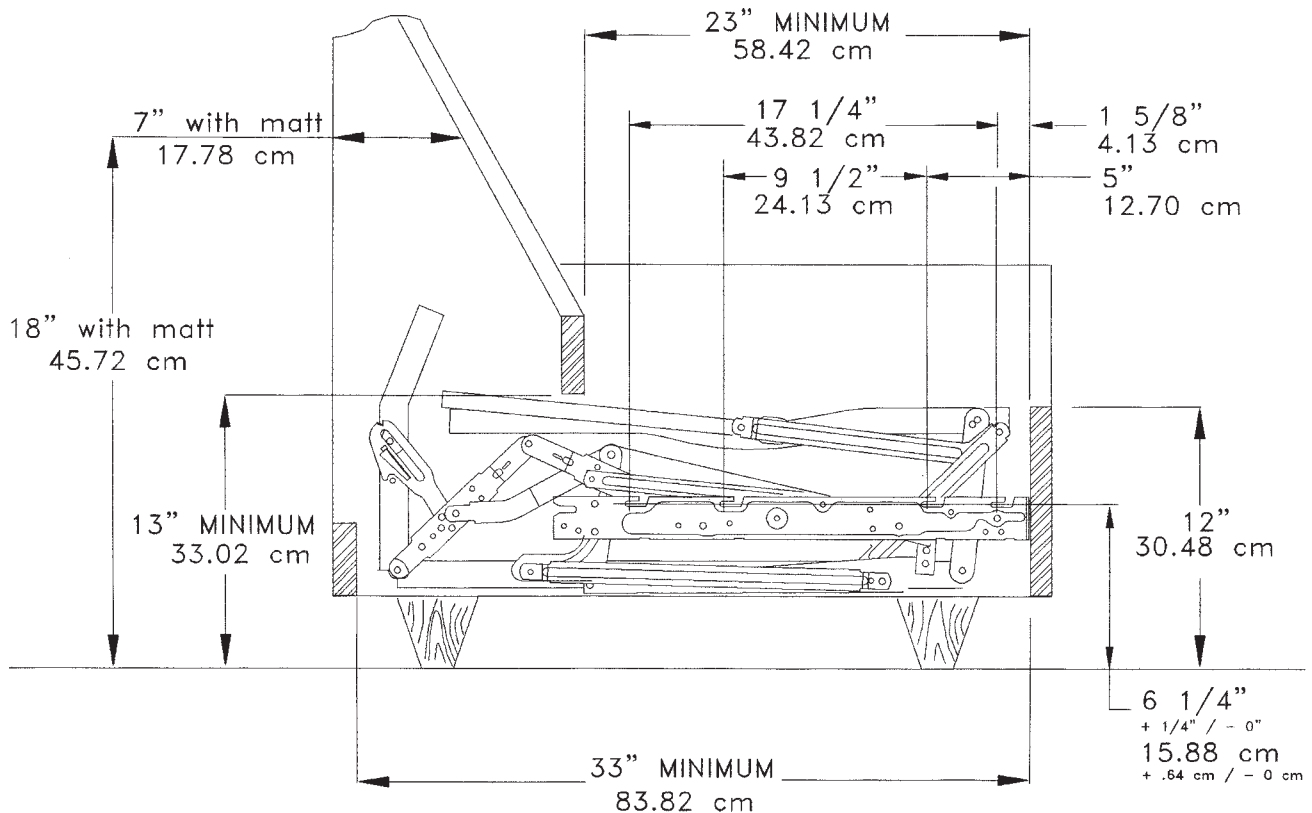

EXTRA LENGTH SQUARE TUBULAR SLEEP SOFA

3800 SERIES

| | | |
|---------------------------|---------|-----------|
| Available Mounting Sizes: | 44 inch | 111.76 cm |
| | 48 inch | 121.92 cm |
| | 60 inch | 152.40 cm |
| | 68 inch | 172.72 cm |

Mattress Specifications: Thickness: 5 inch - 6 inch (12.70cm - 15.24cm)
 Length: 74 1/2 inch - 75 inch (189.23cm - 190.50cm)
 Width: Unit size minus 8 inches (20.32 cm)

MOUNTING SPECIFICATIONS

Note:
 All Frame Dimensions are Minimum.