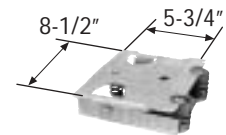

Dura Rock™

Swivel And Rocking Motion In One Mechanism

- Premium quality springs
- Patented pivot for long life and platform rocker feel
- Optional adjustable rear spring
- Engineered plastic bushings for quiet, smooth, durable pivot
- Smooth steel bearing race
- High density molded floor protector feet
- 5 heavy ga. steel legs, 25" base diameter
- New spring retention emboss for noise reduction

Rocking Motion

Rocker Box

| Model | Legs | Height | Pitch | Swivel | 3/8" Balls | Adjustable Rear Spring |
|--------|------|--------|-------|--------|------------|------------------------|
| 2C3015 | No | -- | 3 | Yes | 8 | Yes |
| 2C3016 | No | -- | 3 | Yes | 8 | No |
| 2C3037 | No | -- | 3 | Yes | 51 | No |

Swivels

Rocking Motion

5 Leg Rocker Box

| Model | Legs | Height | Pitch | Swivel | 3/8" Balls | Adjustable Rear Spring |
|--------|------|--------|-------|--------|------------|------------------------|
| 2D4850 | Yes | 5" | 3 | Yes | 8 | No |
| 2D4851 | Yes | 6" | 3 | Yes | 8 | No |
| 2D4854 | Yes | 5" | 0 | Yes | 8 | No |
| 2D4858 | Yes | 5" | 3 | Yes | 8 | Yes |

| Model | Ring Base | Swivel | Pack Qty | Mounting Width |
|--------|-----------|--------|----------|--------------------------------------|
| 2D4945 | No | No | 14 | 11" side to side 5" front to back |