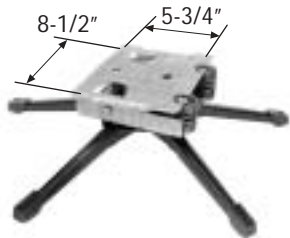

Dura Rock™

Swivel And Rocking Motion In One Mechanism

- Premium quality springs
- Patented pivot for long life and platform rocker feel
- Optional adjustable rear spring
- Engineered plastic bushings for quiet, smooth, durable pivot
- Smooth steel bearing race
- High density molded floor protector feet
- 5 heavy ga. steel legs, 25" base diameter
- New spring retention emboss for noise reduction

Rocking Motion

Rocker Box

| Model | Legs | Height | Pitch | Swivel | 3/8" Balls | Adjustable Rear Spring |
|--------|------|--------|-------|--------|------------|------------------------|
| 2C3015 | No | -- | 3 | Yes | 8 | Yes |
| 2C3016 | No | -- | 3 | Yes | 8 | No |
| 2C3037 | No | -- | 3 | Yes | 51 | No |

Swivels

Rocking Motion

5 Leg Rocker Box

| Model | Legs | Height | Pitch | Swivel | 3/8" Balls | Adjustable Rear Spring |
|--------|------|--------|-------|--------|------------|------------------------|
| 2D4850 | Yes | 5" | 3 | Yes | 8 | No |
| 2D4851 | Yes | 6" | 3 | Yes | 8 | No |
| 2D4854 | Yes | 5" | 0 | Yes | 8 | No |
| 2D4858 | Yes | 5" | 3 | Yes | 8 | Yes |

Swivels

5 Leg Swivel Base (No Rocker Box)

| Model | Legs | Height | Pitch | 3/8" Balls | Adjustable Rear Spring |
|--------|------|--------|-------|------------|------------------------|
| 2B2452 | Yes | 2-3/4" | 0° | 8 | (swivel only) |
| 2B2462 | Yes | 3-1/2" | 0° | 8 | (swivel only) |
| 2B2464 | Yes | 4-1/2" | 0° | 8 | (swivel only) |
| 2B2470 | Yes | 2-3/4" | 0° | 51 | (swivel only) |