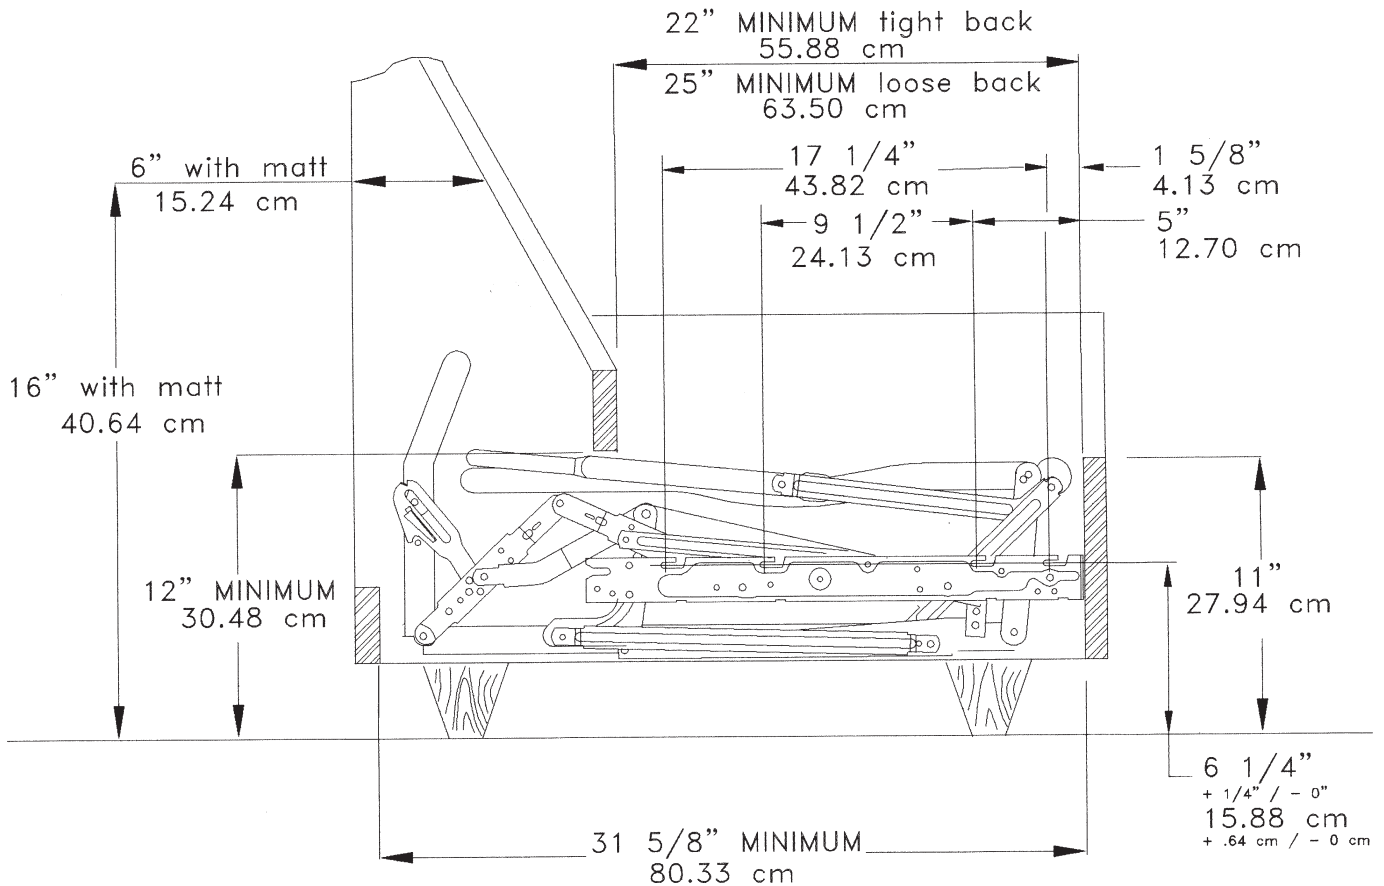

STANDARD LENGTH TUBULAR SLEEPER

Available Mounting Sizes:

31 inch	78.74 cm
40 inch	101.60 cm
44 inch	111.76 cm
48 inch	121.92 cm
60 inch	152.40 cm
67 inch	170.18 cm
68 inch	172.72 cm

Mattress Specifications:

Thickness:	4 inch - 4 3/4 inch (10.16cm - 12.07cm)
Length:	71 inch - 72 inch (180.34 cm - 182.88 cm)
Width:	Unit size minus 8 inches (20.32 cm)

MOUNTING SPECIFICATIONS

Note:
All Frame Dimensions are Minimum.