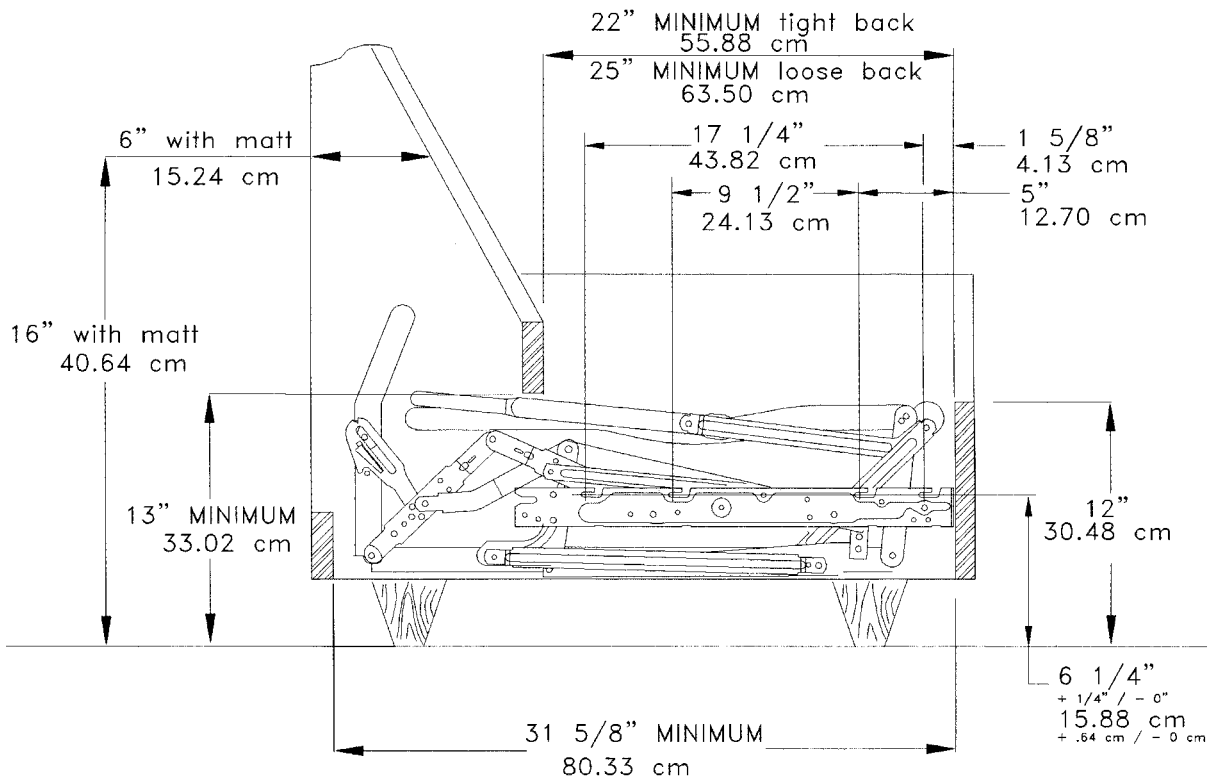

MOUNTING SPECIFICATIONS

Note:
All Frame Dimensions are Minimum.

No. 1 Leggett Road • Carthage, MO 64836 • (417) 358-8131 Fax: (417) 358-6667