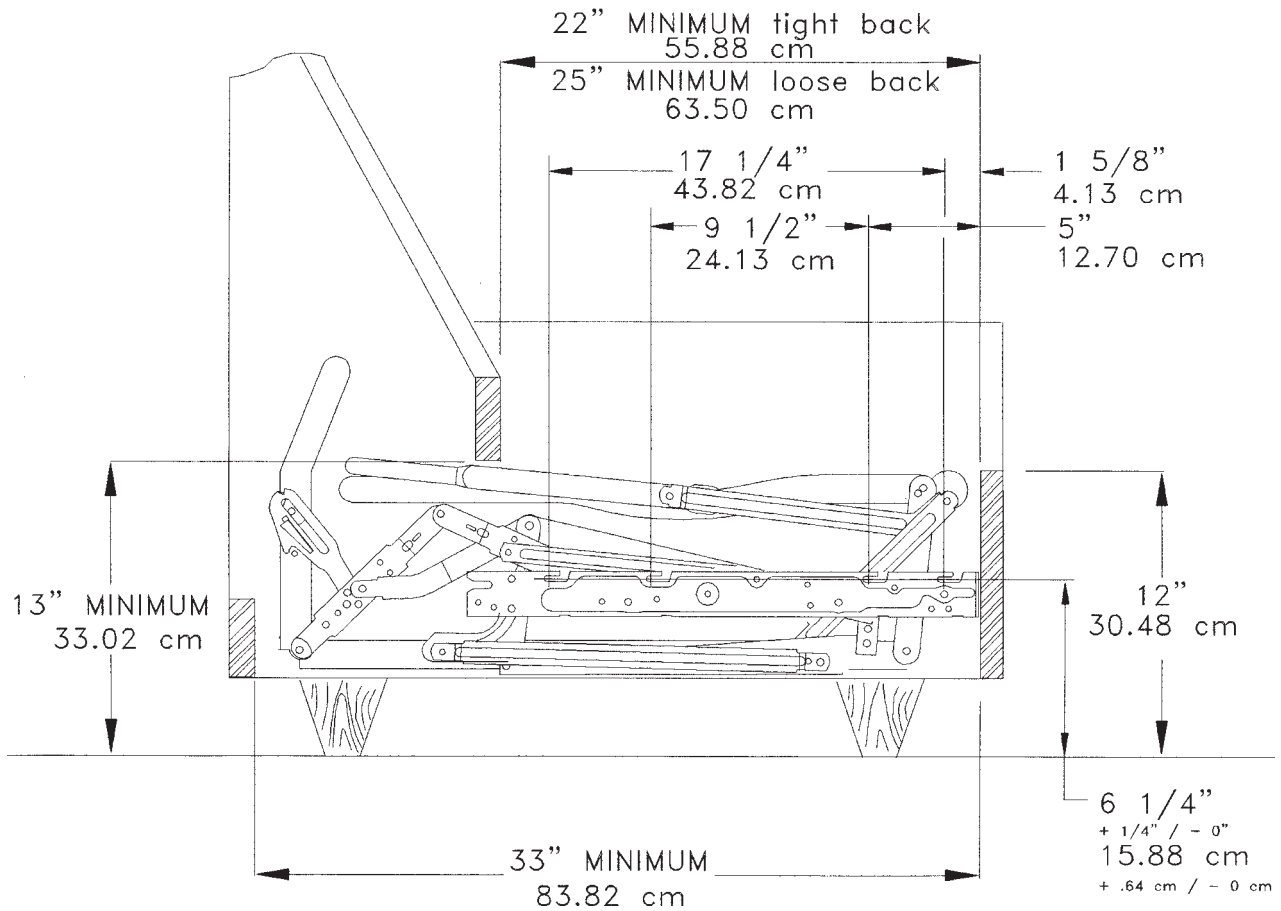

EXTRA LENGTH TUBULAR

2900

Available Mounting Sizes:	44 inch	111.76 cm
	60 inch	152.40 cm
	68 inch	172.72 cm

Mattress Specifications:	Thickness: 5 inch - 5 1/2 inch	(12.70 - 14.61cm)
	Length: 74 inch - 75 inch	(187.96 cm - 190.50 cm)
	Width: Unit size minus 8 inches	(20.32 cm)

MOUNTING SPECIFICATIONS

Note:
All Frame Dimensions are Minimum.

Leggett & Platt
INCORPORATED

No. 1 Leggett Road • Carthage, MO 64836 • (417) 358-8131 Fax: (417) 358-6667