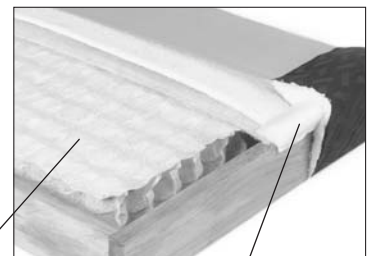

#### Performance & Engineering

- Automates seating installation to increase manufacturing productivity, decrease costs and eliminate quality inconsistencies
- Standardizes manufacturing to save you money
- Ultra high coil density (300 per standard sofa) means more working surface wire per seat allowing greater conformity to body contours
- Uniquely engineered inter-linked coil architecture provides uniform comfort and consistent support over the entire seating area
- The floating encased coil provides a feeling of "weightless" suspension - a perfect harmonic balance without adding stress to the seat frame

Sectional = 5 Modules

Sofa = 3 Modules

Love Seat = 2 Modules

Single = 1 Module

Noiseless - individually encased 4" or 6" Barrel-shaped coils compress inside the pocket without touching

Naturally insulated - cushioning materials won't "pocket"

Available In Hard or Soft Edge

**Leggett & Platt**  
INCORPORATED

P.O. Box 757 • No. 1 Leggett Road • Carthage, MO 64836

Toll Free: 800-888-4569 1-417-358-8131

Fax: 417-358-6996 (International 1-417-358-6667)