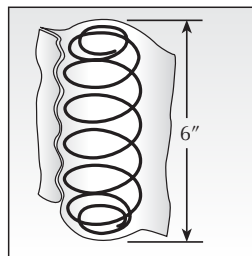

#### Styling & Design

- Adapts easily to any existing frame style
- Modular sizing allows one sku for many product types (sectional = 5 modules, sofa = 3 modules, loveseat = 2 modules, chair = 1 modules)
- Available in 4" or 6" coil height profiles

Sectional = 5 Modules

Sofa = 3 Modules

Love Seat = 2 Modules

Single = 1 Module

Noiseless - individually encased 4" or 6" Barrel-shaped coils compress inside the pocket without touching

Naturally insulated - cushioning materials won't "pocket"

Available In Hard or Soft Edge

**Leggett & Platt**  
INCORPORATED

P.O. Box 757 • No. 1 Leggett Road • Carthage, MO 64836

Toll Free: 800-888-4569 1-417-358-8131

Fax: 417-358-6996 (International 1-417-358-6667)