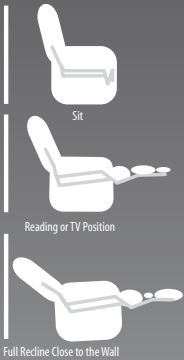

Supercliner - Full Recline

Motion Recline Function With Wall Hugger™

The premier incliner mechanism in wood-to-the-floor motion furniture.

Styling & Design

- Offers full recline comfort and styling in chairs, sofas and loveseats
- Outstanding application for theater style seating
- Available with cable, inside handle or power activation
- Fits frame within a frame or pivot over the arm frame construction
- Available in a broad range of seat widths
- Diverse styling capabilities for loose, tight and "T" cushion applications

Performance & Engineering

- Counter balanced design for infinite recline position between TV and recline
- Firm main ottoman support with mid-ottoman that meet US CPSC standards
- Fingertip controls for effortless operation
- Delrin bushing in key pivot points for durability and smooth operation

Variable Dimensions:

(Between the arm mounting dimensions)

- Group -1 (23 3/8", 59.37cm)
- Group -2 (24 1/4", 61.60cm)
- Group -3 (25 1/4", 64.14cm)
- Group -4 (20 1/4", 51.44cm)
- Group -4.5 (21 1/4", 53.98cm)
- Group -5 (22 1/4", 56.52cm)
- Group -6 (22 3/4", 57.79cm)
- Group -7 (27 7/8", 70.80cm)
- Group -8 (28 3/4", 73.03cm)
- Group -9 (31 1/8", 79.06cm)

Activation/Options:

- Cable Release
- Inside Handle
- Power-Toggle Switch
- Power-Hand Wand
- Power Inside Handle
- KD Back

Also Available With Power Recline Option

Motorized Version

Leggett & Platt
INCORPORATED