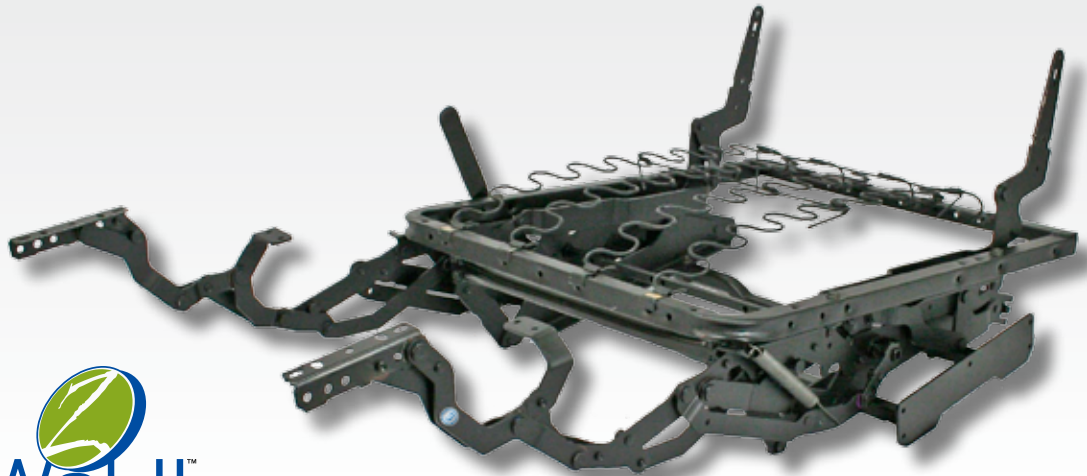

## Zero Wall Mechanism - High Leg Styling

## Give Your Motion Program New Legs!

Today  
35% Motion  
65% Stationary

Future  
45% Motion  
55% Stationary

- Wall Hugger® convenience
- High Leg Motion functionality
- T-Cushion design capability

Now add motion capability to your stationary styles. Call your L&P sales rep today to find out more about this exciting, versatile and innovative product!

Sit

Reading or TV Position

Full Recline Close to the Wall

Single

Love Seat

Sofa

Theater

Sectional

## Zero Wall Mechanism - High Leg Styling

---

The World's only zero wall, high leg motion mechanism that allows "T" cushion styling.

---

- Flexible activation: Inside handle, lever release, power inside handle, power switch, power cord and hand wand.
- Metal seat box seating system with premium seating system available.
- Up to 6" tall leg design.
- Pivot over the arm or frame within a frame design options.
- New contemporary front end linkage design.
- Long Life Mechanism™ has been field tested and proven by L&P testing facility.