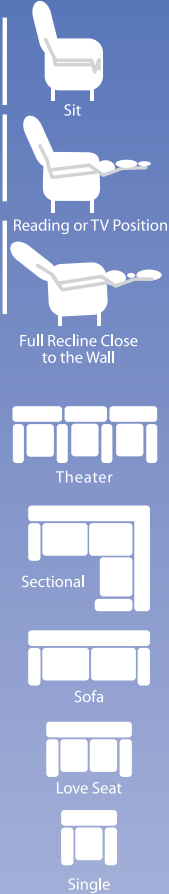

Metal chassis options enhance frame construction.

Leggett & Platt
INCORPORATED

Quality For Living...Quality For Life™

P.O. Box 757 • No. 1 Leggett Road • Carthage, MO 64836

Toll Free: 800-888-4569 1-417-358-8131

Fax: 417-358-6996 (International 1-417-358-6667)

E-Mail: hfc@leggett.com (international@leggett.com) • See us on the web at: www.homefurniturecomponents.com