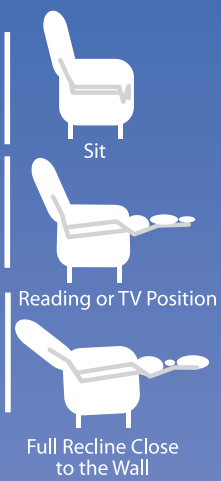

## A New Generation In Motion Furniture Components

- Flexible activation: Inside handle, lever release, power inside handle, power switch, and power cord and hand wand.
- Metal seat box seating system with premium seating system available.
- Up to 7" tall leg design.
- Pivot over the arm or frame within a frame design options.
- New contemporary front end linkage design.
- Long Life™ mechanism has been field tested and proven by L&P testing facility.

# Give Your Motion Program New Legs!

- Wallhugger™ convenience
- High Leg Motion functionality
- T-Cushion design capability

TODAY

FUTURE

WALLHUGGER HI-LEG MOTION  
WILL GET YOU THERE!

**NEW!**

# High Style™ Wallhugger™ Motion Mechanism Chassis Styles

**Chair chassis -  
mount to the arm**

**Loveseat chassis -  
mount to the arm**

**Metal leg chassis  
to the floor**