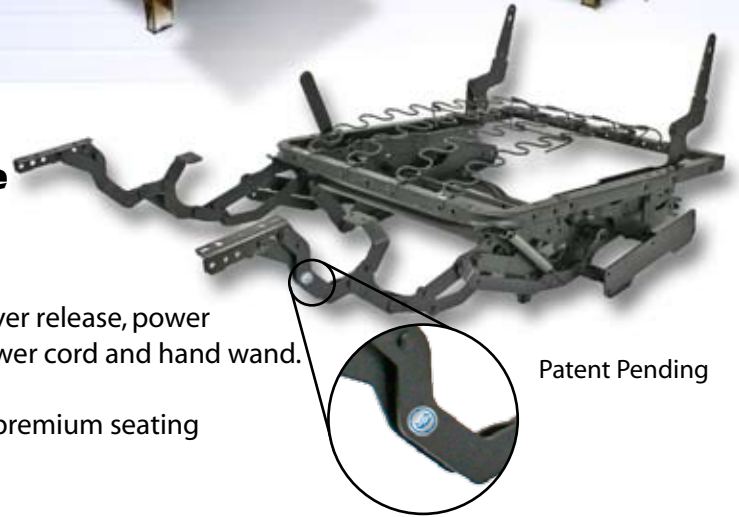

# High Style™ Wallhugger™

The World's only zero wall, high leg motion mechanism that allows "T" cushion styling.

## A New Generation In Motion Furniture Components

- Flexible activation: Inside handle, lever release, power inside handle, power switch, and power cord and hand wand.
- Metal seat box seating system with premium seating system available.
- Up to 7" tall leg design.
- Pivot over the arm or frame within a frame design options.
- New contemporary front end linkage design.
- Long Life™ mechanism has been field tested and proven by L&P testing facility.