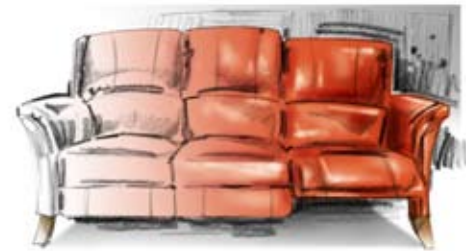

Give Your Motion Program New Legs!

- Wallhugger™ convenience
- High Leg Motion functionality
- T-Cushion design capability